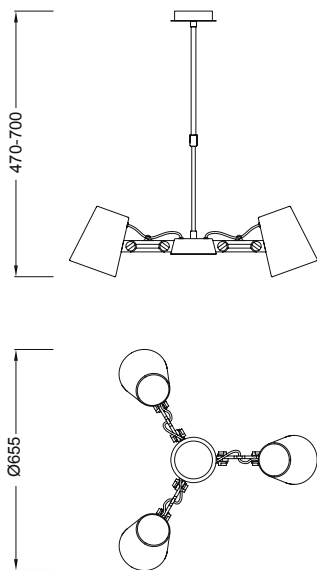

3771 - Colgante/Pendant Lamp

- E27 3x15W - 220/240V (no incl.)
- Aluminio Blanco - White Aluminium
- Madera Natural - Natural Wood

3772 - Aplique/Wall Lamp

- E27 1x15W - 220/240V (no incl.)
- Aluminio Blanco - White Aluminium
- Madera Natural - Natural Wood