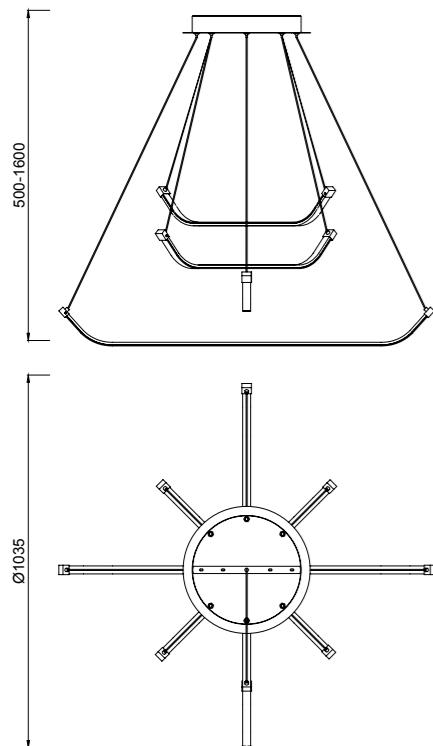

Datos Técnicos - Technical Data

REF.5570 Colgante - Pendant Lamp

- LED 50W 3000K 3900lm - 100/240V
- Plata - Silver
- Cromo - Chrome
- Difusor Acrílico - Acrylic Diffuser