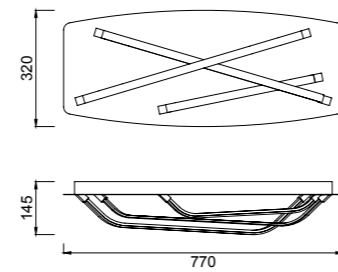

REF.5572 Plafón - Ceiling Lamp

- LED 25W 3000K 1900lm - 100/240V
- Plata - Silver
- Cromo - Chrome
- Difusor Acrílico - Acrylic Diffuser