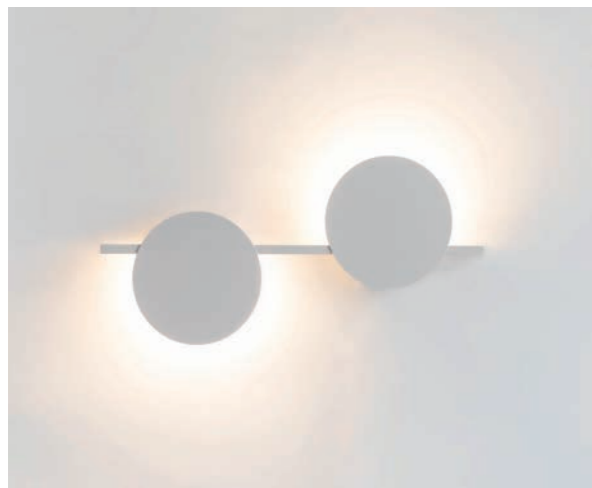

7299 Negro-Black
LED 16 W 1280lm

7298 Blanco-White
LED 16 W 1280lm