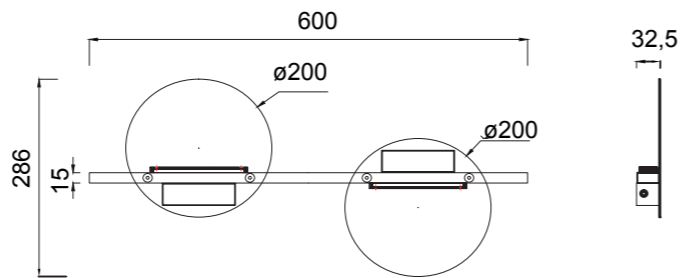

7299 Negro-Black
LED 16 W 1280lm

7298 Blanco-White
LED 16 W 1280lm