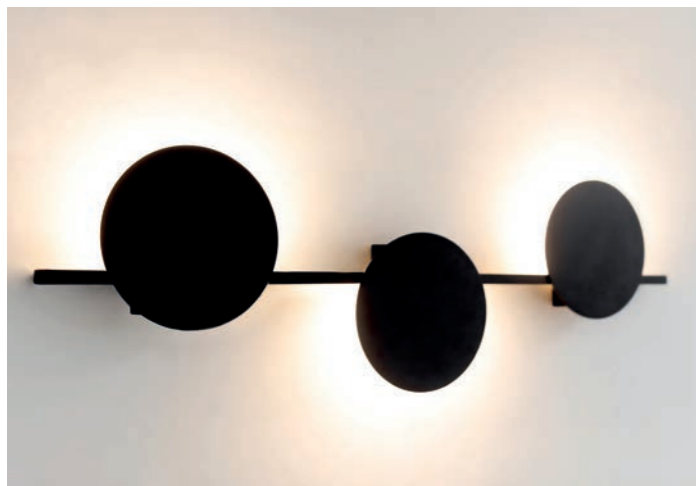

ERIS

3000K

7300 Blanco-White
LED 24W 1920lm

7301 Negro-Black
LED 24W 1920lm

Aluminio-Aluminium 220-240V~ 50/60Hz CRI>80