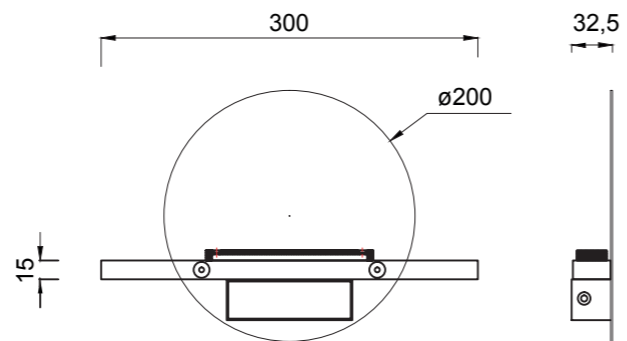

ERIS

Hugo Tejada

ERIS

3000K

7296 Blanco-White
LED 8W 640lm

7297 Negro-Black
LED 8W 640lm

Aluminio-Aluminium 220-240V~ 50/60Hz CRI>80

DRIVER
TUV