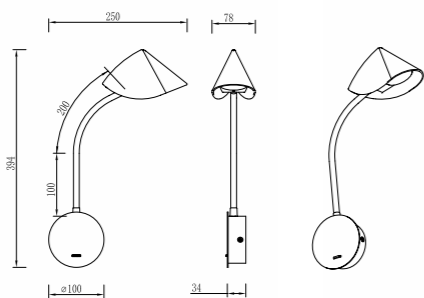

7720 Blanco-White
LED 7.5W 660lm
Con interruptor-With switch

7721 Negro-black
LED 7.5W 660 m
Con interruptor-With switch

Aluminio-Aluminium 100-250V 50/60Hz CRI:> 80