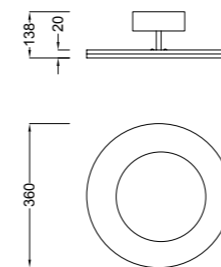

4087

LED 1x36W 3000K 3240lm - 220/240V

Aluminio - Aluminium

Difusor acrílico - Acrylic Diffuser

4492/4495/4088 - Plafón/Ceiling Lamp

4492

LED 1x28W 3000K 1800lm - 220/240V

Metal blanco - White metal