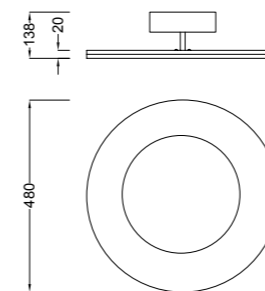

LED 1x36W 3000K 3240lm - 220/240V

Metal madera - Wood metal

Difusor acrílico - Acrylic Diffuser

4082

LED 1x36W 3000K 3240lm - 220/240V

Aluminio - Aluminium

Difusor acrílico - Acrylic Diffuser

4491/4494/4087 - Plafón/Ceiling Lamp