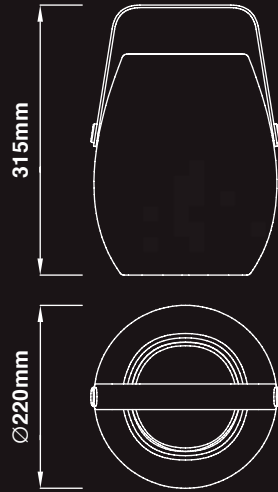

BARREL

REF.3695

- Conexión bluetooth desde el móvil/tablet para música.
- Mando a distancia para control de:
  Música, intensidad de luz y control RGB.
- Bluetooth connection with smartphone/tablet.
- Remote control for:
  Music, dimmable light and RGB control.

LED 3W RGBW

A++ A+ A

- LED Inside
- IP44
- 10W
- Bluetooth
- Remote Control
- 2 Years Warranty
- Charge 7 hours
- Working 6-9 hours
- Battery inside
- CE
- Recycling symbol